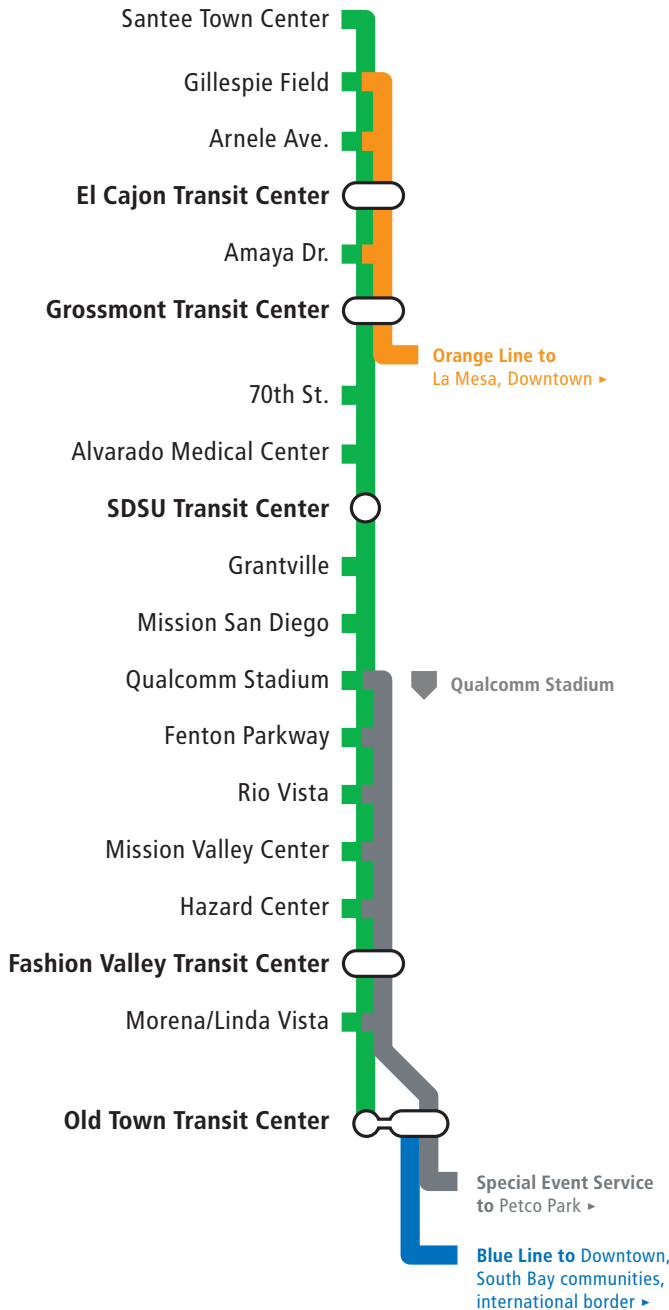

Green Line

BetterTrolley.com

- **Orange Line**
  15-minute daytime service from Gillespie Field to Downtown
- **Green Line**
  15-minute daytime service from Santee to Old Town
- **Blue Line**
  15-minute daytime service from Old Town to the international border
- **Special Event Service**
  Service from Qualcomm Stadium to Petco Park
- **Transit Center**
  Catch plenty of bus connections here
- **Sports venue**

Visit **BetterTrolley.com** for simpler maps, smarter tips, and rider alerts to make your commute, well, better.

- Download maps and print them for yourself
- Find out about line trouble and delays even while you wait on the platform
- Plan trips and find information about stations near you