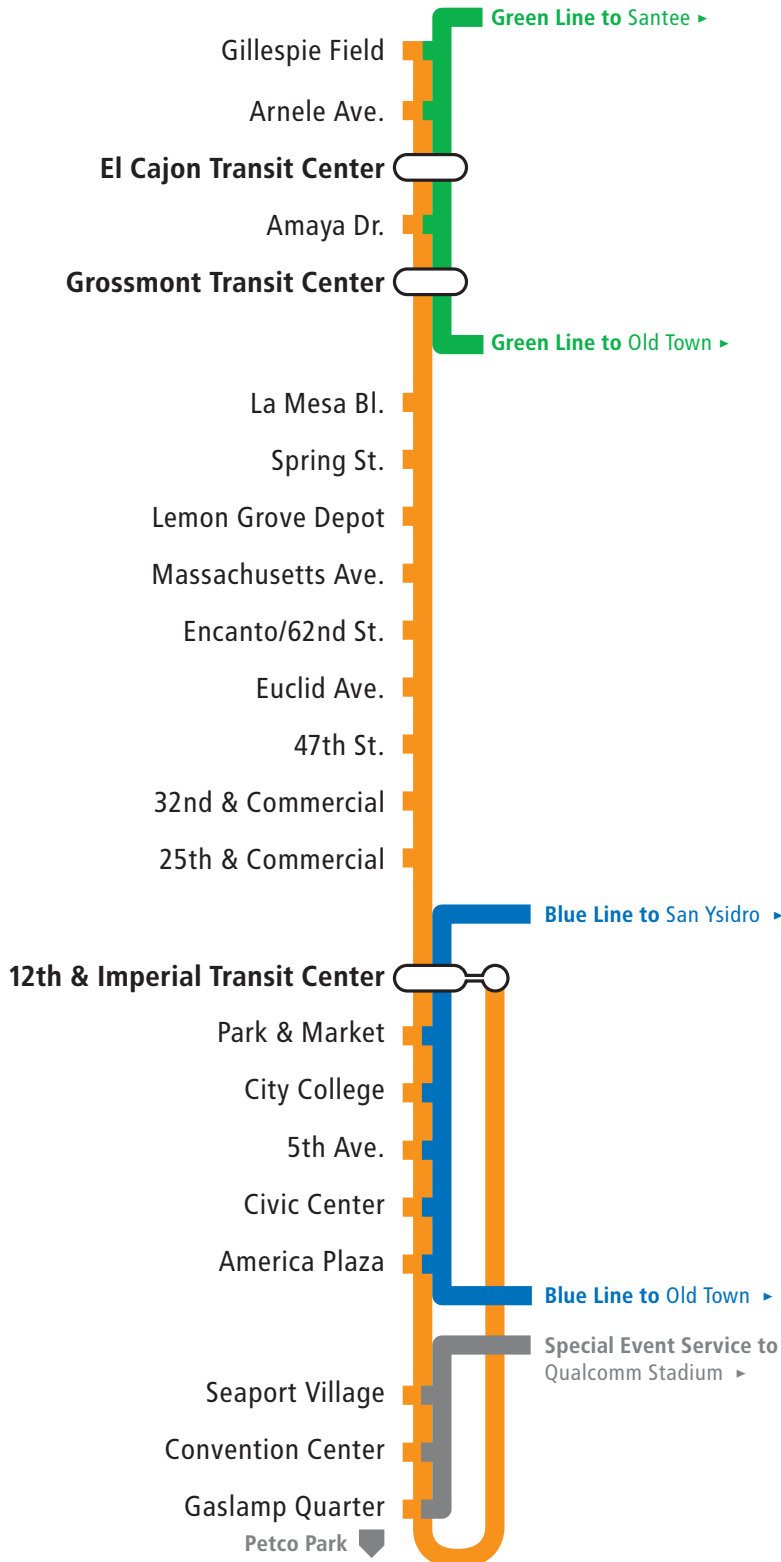

Orange Line

BetterTrolley.com

- **Orange Line**
  15-minute daytime service from Gillespie Field to Downtown
- **Green Line**
  15-minute daytime service from Santee to Old Town
- **Blue Line**
  15-minute daytime service from Old Town to the international border
- **Special Event Service**
  Service from Qualcomm Stadium to Petco Park
- **Transit Center**
  Catch plenty of bus connections here
- **Sports venue**

Visit **BetterTrolley.com** for simpler maps, smarter tips, and rider alerts to make your commute, well, better.

- Download maps and print them for yourself
- Find out about line trouble and delays even while you wait on the platform
- Plan trips and find information about stations near you