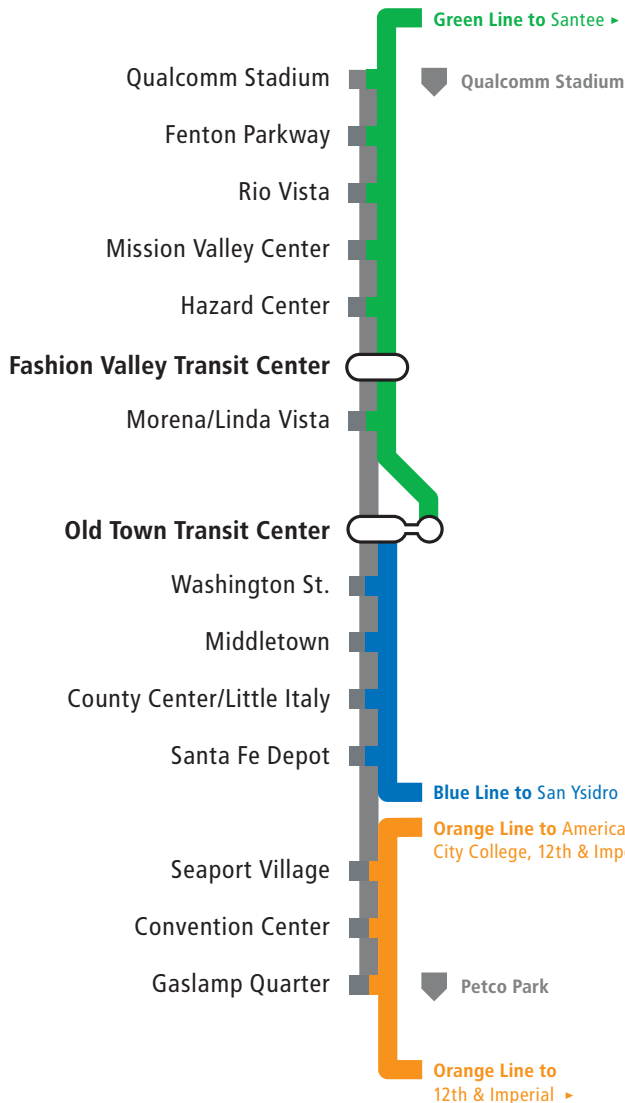

Special Event Service

BetterTrolley.com

- **Orange Line**
  15-minute daytime service from Gillespie Field to Downtown
- **Green Line**
  15-minute daytime service from Santee to Old Town
- **Blue Line**
  15-minute daytime service from Old Town to the international border
- **Special Event Service**
  Service from Qualcomm Stadium to Petco Park
- **Transit Center**
  Catch plenty of bus connections here
- **Sports venue**

Visit **BetterTrolley.com** for simpler maps, smarter tips, and rider alerts to make your commute, well, better.

- Download maps and print them for yourself
- Find out about line trouble and delays even while you wait on the platform
- Plan trips and find information about stations near you